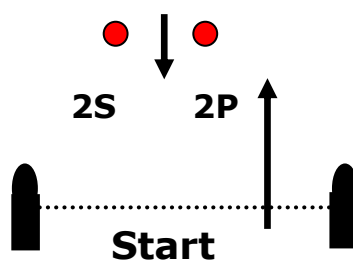

ERGO Hestia Championships

sopot europeans 2017 formulawindsurfing.org

COURSE DIAGRAM 12/06/2017

LW

COURSE:

Start – gate1S/1P – gate2S/2P – gate1S/1P – gate2S/2P – gate1P – Finish

All distances and angles are approximate

Start line:

Orange flags on starting boats

Finish line:

Blue flag on finish boat and orange flag on mark

Marks 1, 2:

Orange inflatable marks

ERGO Hestia Championships

sopot europeans 2017 formulawindsurfing.org

COURSE DIAGRAM 12/06/2017

LG

Finish

COURSE:

Start – gate1S/1P – gate2S/2P – gate1S/1P – gate2S – Finish

All distances and angles are approximate

Start line:

Orange flags on starting boats