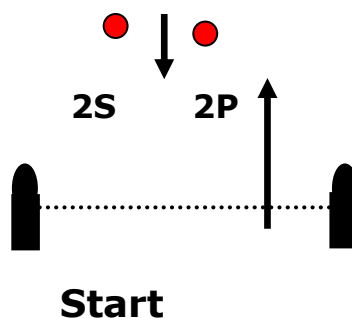

ERGO Hestia Championships

sopot europeans 2017 formulawindsurfing.org

COURSE DIAGRAM 12/06/2017

LW

COURSE:

Start – gate1S/1P – gate2S/2P – gate1S/1P – gate2S/2P – gate1P – Finish

All distances and angles are approximate

Start line:

Orange flags on starting boats

Finish line:

Blue flag on finish boat and orange flag on mark

Marks 1, 2:

Orange inflatable marks

ERGO Hestia Championships

sopot europeans 2017 formulawindsurfing.org

COURSE DIAGRAM 12/06/2017

LG

Finish

COURSE:

Start – gate1S/1P – gate2S/2P – gate1S/1P – gate2S – Finish

All distances and angles are approximate

Start line:

Orange flags on starting boats